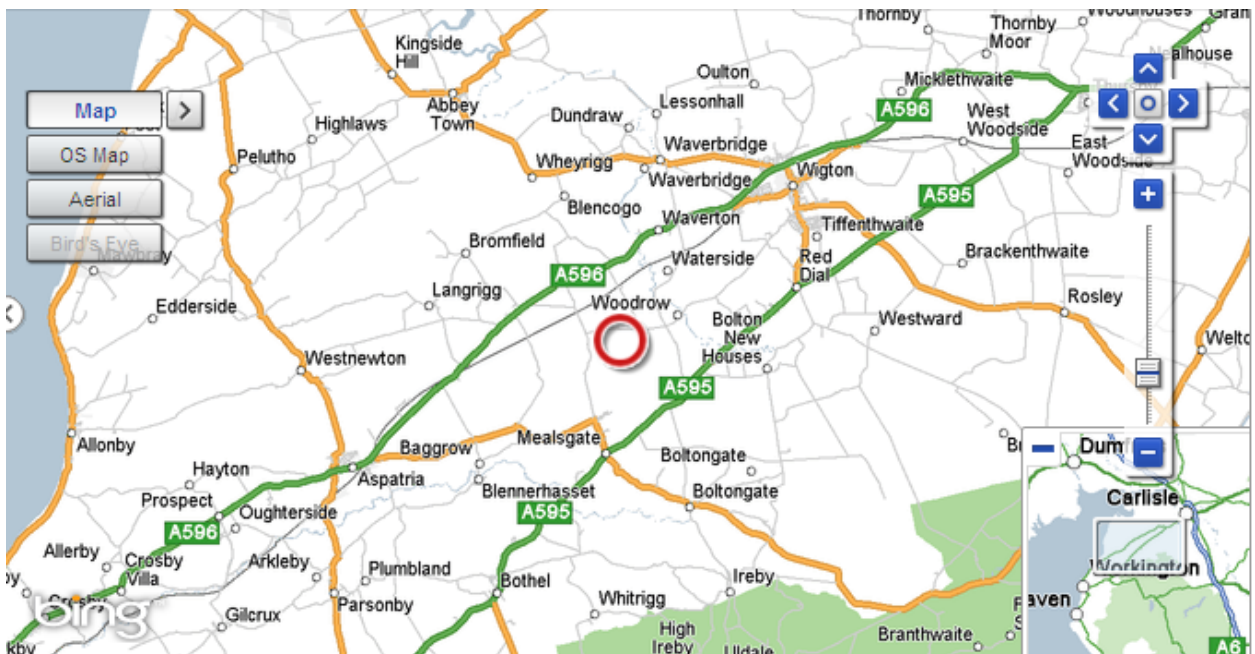

## Directions to Blaithewaite Hall, Wigton, Cumbria, CA7 0AZ

Blaithewaite House can be found on the Ordnance Survey Outdoor Leisure 4 map at grid reference 213447.

**By road** Blaithewaite House is best accessed via the A595 heading in a westerly direction. After passing through Red Dial the Greenhill Hotel is a prominent landmark on the right hand side. After the hotel take the second turning on the right, signposted WAVERTON.

**From the South:** Take exit at M6 junction 41 onto the B5305 towards Wigton. Continue on this road for some time approx 18 miles passing through villages such as Rosley and continuing till you reach a T junction with the A595. At the T Junction turn left towards Cockermouth. Continue along the A595 passing The Sun Inn and a garage on your right. Take the right turn sign- posted to Waverton, on a bend in the road.

Continue until you come to a crossroads, cottage on left, take left turn in front of cottage. Continue along this road down the dip and past the farm and approximately 100 metres further on you will see Blaithewaite House sign at bottom of the drive. Turn left into the drive and park in the car park after about 200 yards.

Image produced from Ordnance Survey's Get-a-map service. Image reproduced with permission of Ordnance Survey and Ordnance Survey of Northern Ireland

*Please note that these directions are correct to the best knowledge of BRF. We advise that you allow extra travel time in case you get lost or in case of traffic. If available to you, use an online route planner such as AA.com or Google, as these will provide comprehensive directions from your chosen starting point to the event destination, or a street map.*