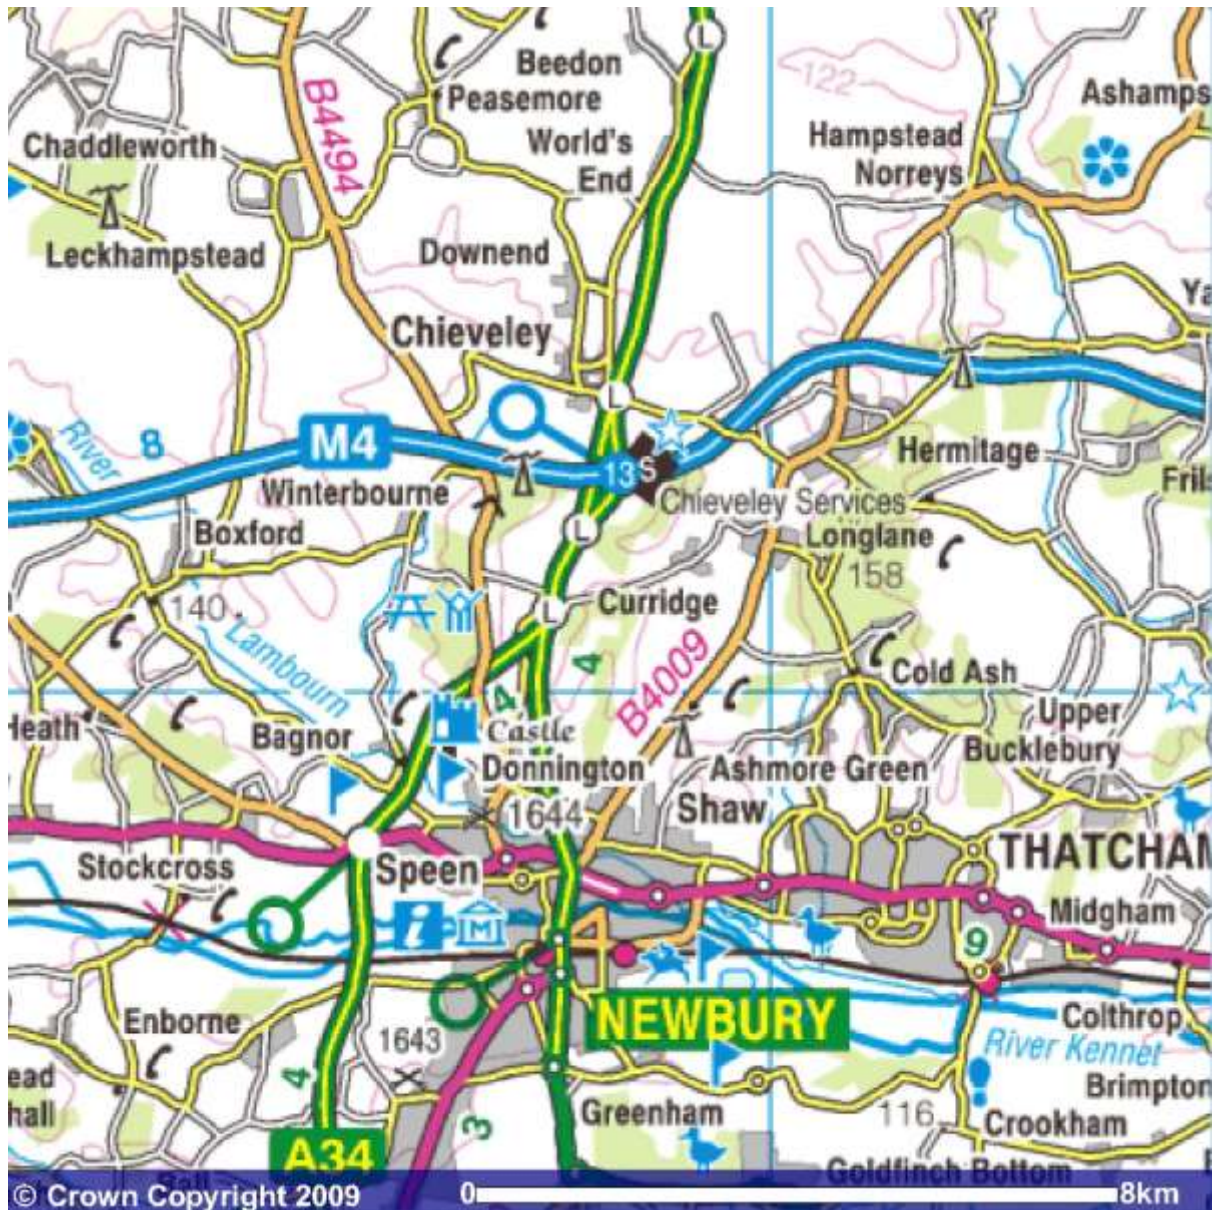

**St Mark's Church**  
Cold Ash Hill  
Cold Ash  
Berkshire  
RG18 9PT

Please note that these directions are correct to the best knowledge of BRF. We advise that you allow extra travel time in case you get lost or in case of traffic. If available to you, use an online route planner such as AA.com or Google, as these will provide comprehensive directions from your chosen starting point to the event destination.

Images produced from Ordnance Survey's Get-a-map service. Images reproduced with permission of Ordnance Survey and Ordnance Survey of Northern Ireland.