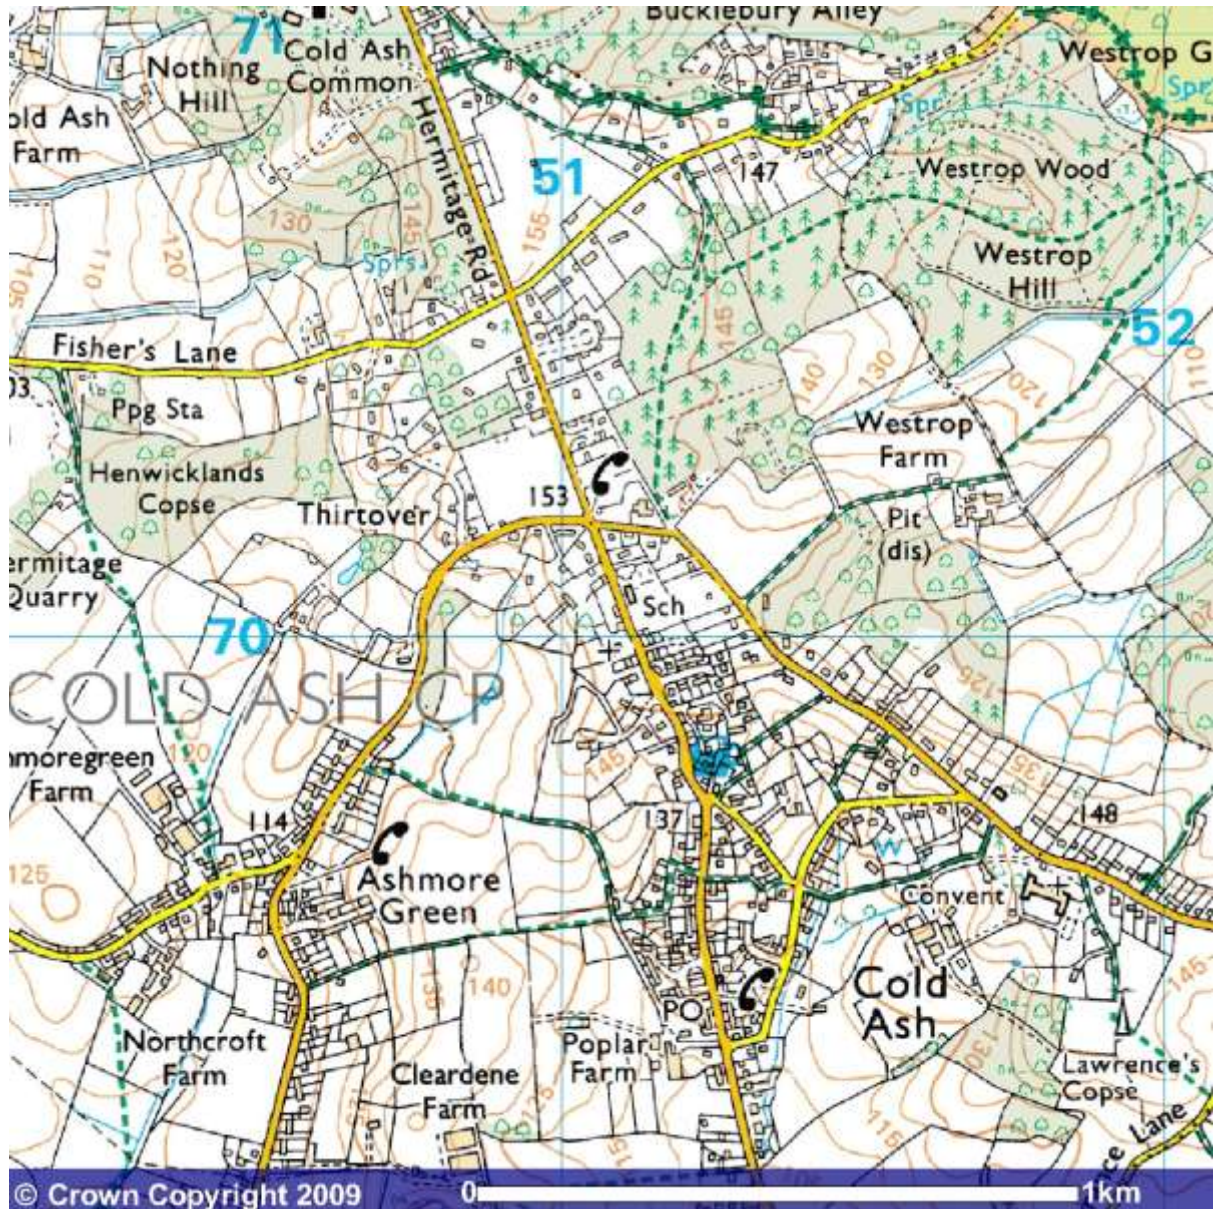

**St Mark's Church**  
Cold Ash Hill  
Cold Ash  
Berkshire  
RG18 9PT

Please note that these directions are correct to the best knowledge of BRF. We advise that you allow extra travel time in case you get lost or in case of traffic. If available to you, use an online route planner such as AA.com or Google, as these will provide comprehensive directions from your chosen starting point to the event destination.

Images produced from Ordnance Survey's Get-a-map service. Images reproduced with permission of Ordnance Survey and Ordnance Survey of Northern Ireland.