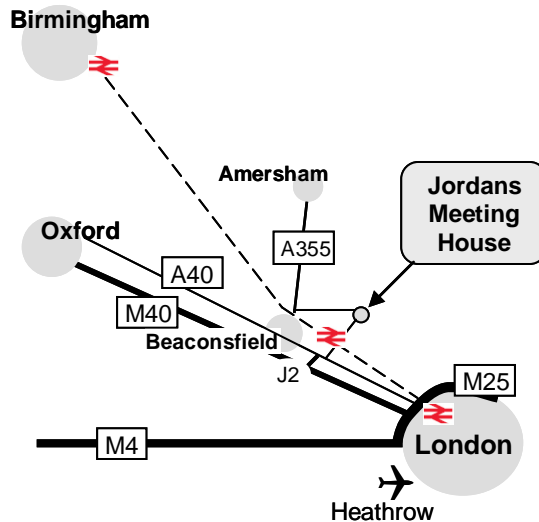

**Directions to
New Jordan's Quaker Meeting House,
Welders Lane, Jordans,
Beaconsfield
Buckinghamshire
HP9 2SN**

Jordans Meeting House is located in Buckinghamshire in a secluded but convenient location, close to London and about half an hour from Heathrow Airport.

By road: 10 minutes from M25 (J16); 5 minutes from M40 (J2). Exit onto A355 signed to Beaconsfield; at next roundabout take A40 towards Gerrards Cross. In just over half a mile, turn left into Potkiln Lane. Take the first right into Welders Lane. Jordans Meeting House is first on your left.

By rail: Chiltern Railways (Seer Green & Jordans) half a mile away provides a fast rail link to London Marylebone and Birmingham Snow Hill. Taxis are available at the station, or a 15minute walk along country road (see illustration below).