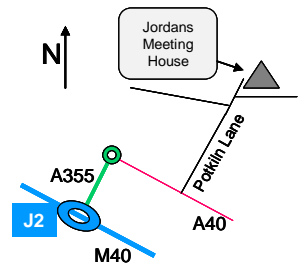

Contact us

Friends Meeting House
Welders Lane
Jordans
Beaconsfield
HP9 2SN

phone: 01494 876594
email: enquiry@newjordans.org