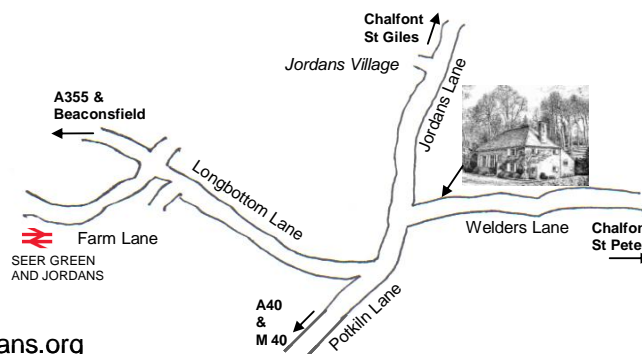

Contact us

Friends Meeting House
Welders Lane
Jordans
Beaconsfield
HP9 2SN

phone: 01494 876594
email: enquiry@newjordans.org